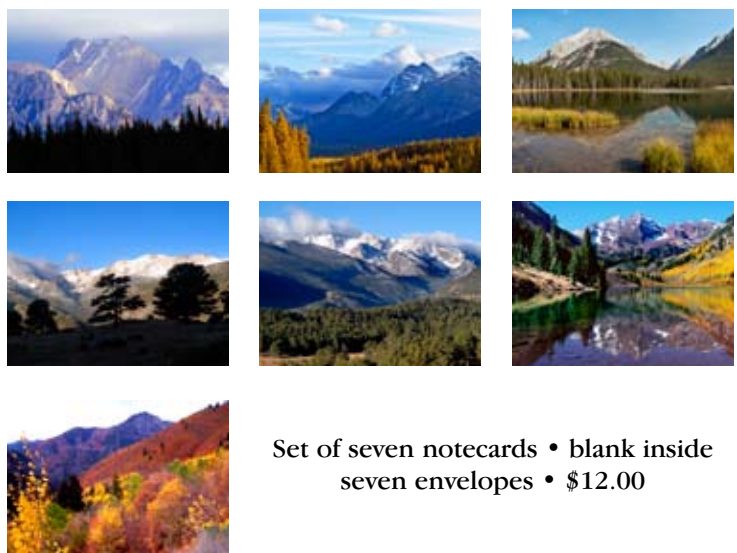

Missouri Covered Bridges and Old Mills

Set of seven notecards • blank inside seven envelopes • \$12.00

A2 Card Sets, (5½ x 4¼ Inches)

Autumn in Kansas Collection

Set of seven notecards • blank inside seven envelopes • \$12.00

Autumn in Missouri Collection

Set of seven notecards • blank inside seven envelopes • \$12.00

The Rocky Mountain Range

Set of seven notecards • blank inside seven envelopes • \$12.00

A2 Card Sets, (5½ x 4¼ Inches)