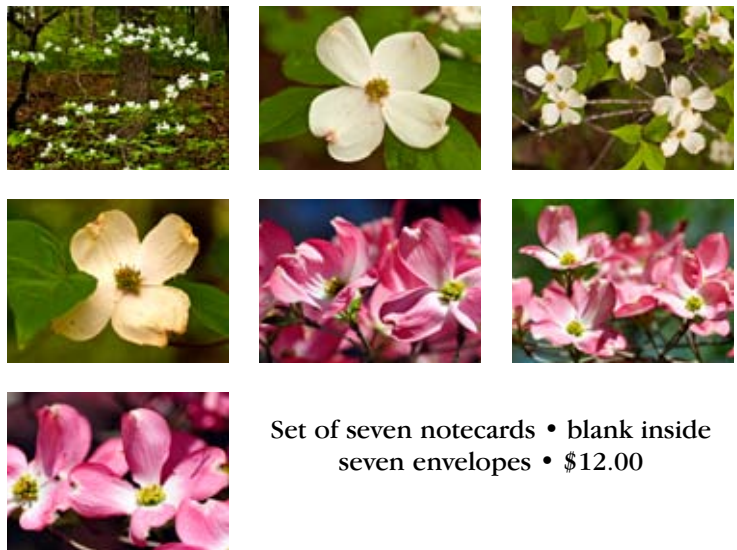

A2 Card Sets, (5½ x 4¼ Inches)

These 7 pages feature original photography by Dennis Myers on custom designed and printed note cards. The subjects include astrophotography (the Milky Way - our newest set shown below), flowers, butterflies, landscapes, national parks, covered bridges and antique cars, tractors and trains. All card sets have seven different cards, are blank inside and include seven envelopes.

Thank you for visiting our note card section.

The Milky Way over Kansas Landmarks

Set of seven notecards • blank inside
seven envelopes • \$12.00

A2 Card Sets, (5½ x 4¼ Inches)

Kansas Sunflower Collection

Set of seven notecards • blank inside seven envelopes • \$12.00

Ozark Dogwood Collection

Set of seven notecards • blank inside seven envelopes • \$12.00

Pella Tulip Collection

Set of seven notecards • blank inside seven envelopes • \$12.00