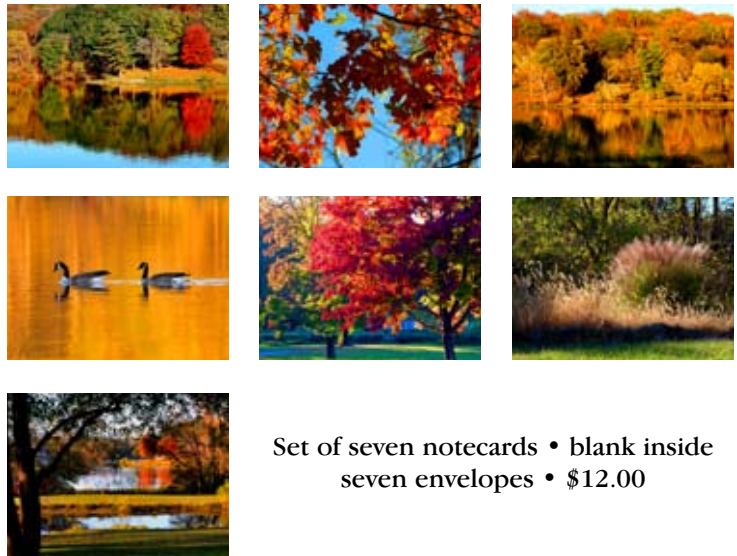

A2 Card Sets, (5½ x 4¼ Inches)

Autumn in Kansas Collection

Set of seven notecards • blank inside seven envelopes • $12.00